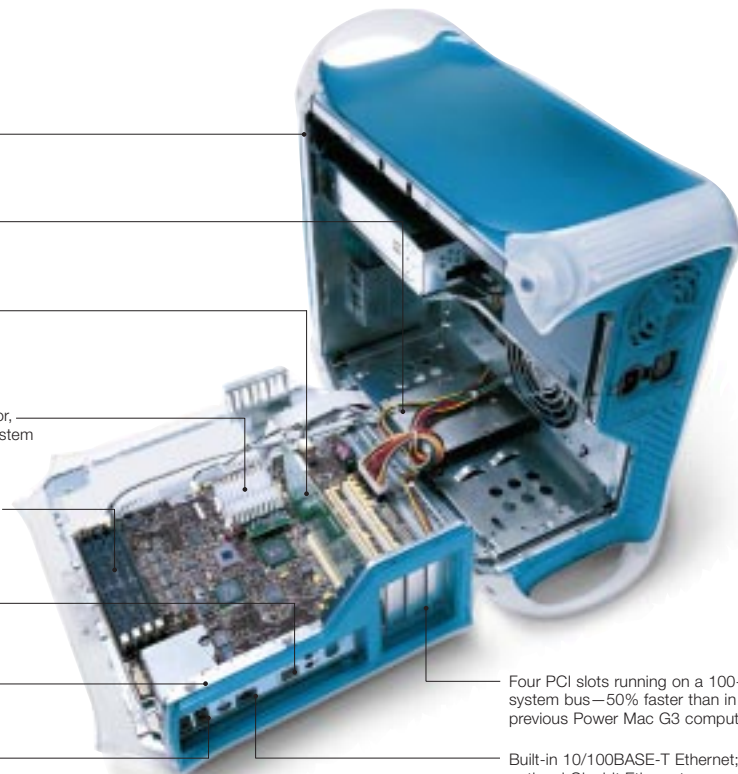

Open the side panel for instant access to memory, cards, and drives.

Three drive bays make it possible to store over 100GB internally.

ATI RAGE 128 graphics accelerator and 16MB of graphics memory.

Up to a 400MHz PowerPC G3 processor, up to 1MB of backside cache, and a system bus running at 100MHz.

Configure up to 1GB of memory in four industry-standard PC100 SDRAM slots.

Built-in high-speed USB ports connect up to 127 USB peripherals.

Optional built-in 56K modem.*

Ultrafast FireWire standard in all configurations.

Four PCI slots running on a 100-MHz system bus—50% faster than in previous Power Mac G3 computers.

Built-in 10/100BASE-T Ethernet; optional Gigabit Ethernet.

The graphic details.

The new Power Macintosh G3 has been completely reinvented.

Built into every model is the just-released ATI RAGE 128 graphics accelerator and a full 16MB of graphics memory.

How graphic is the advantage? Just look to the latest 3D games. Load Myth II and watch it play at 75 frames per second—a full 47% faster than a comparable PC configured with the popular Voodoo2 add-in graphics card.